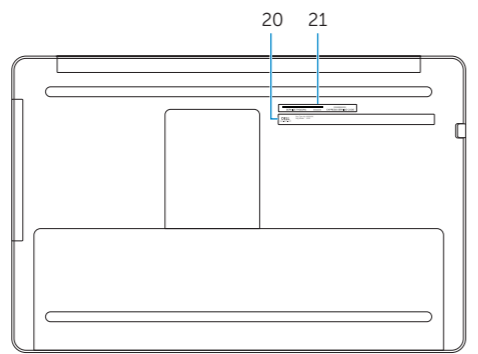

04D3MNA00

Printed in China.

2014-10

Features

Funckce | Δυνατότητες | Özellikler | תכונות

- 1. Right microphone
- 2. Camera
- 3. Camera-status light
- 4. Left microphone
- 5. Power button
- 6. Power-adapter port
- 7. HDMI port
- 8. Network port
- 9. USB 3.0 port with PowerShare
- 10. USB 3.0 port
- 11. Media-card reader

- 12. Headset port
- 13. Power and battery-status light
- 14. Hard-drive activity light
- 15. Left-click area
- 16. Right-click area
- 17. USB 2.0 ports (2)
- 18. Optical drive
- 19. Security-cable slot
- 20. Regulatory label
- 21. Service Tag label