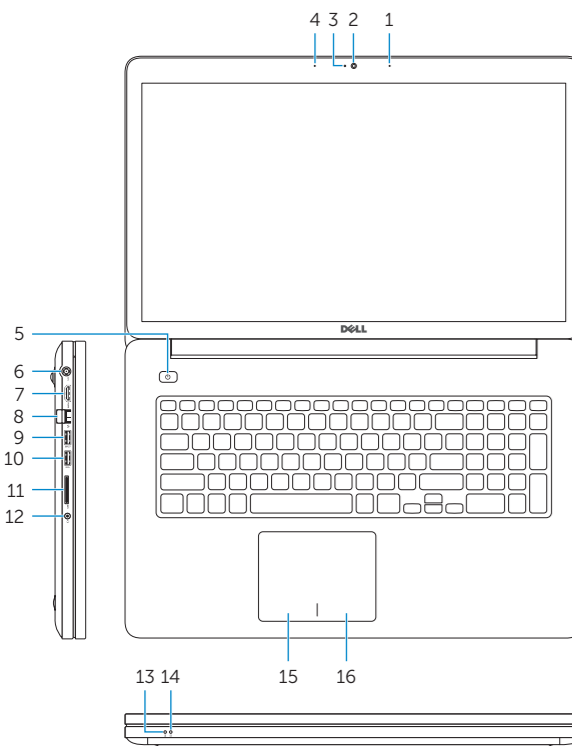

04D3MNA00

Printed in China.

2014-10

Features

Funckce | Δυνατότητες | Özellikler | תכונות

- 1. Right microphone
- 2. Camera
- 3. Camera-status light
- 4. Left microphone
- 5. Power button
- 6. Power-adapter port
- 7. HDMI port
- 8. Network port
- 9. USB 3.0 port with PowerShare
- 10. USB 3.0 port
- 11. Media-card reader